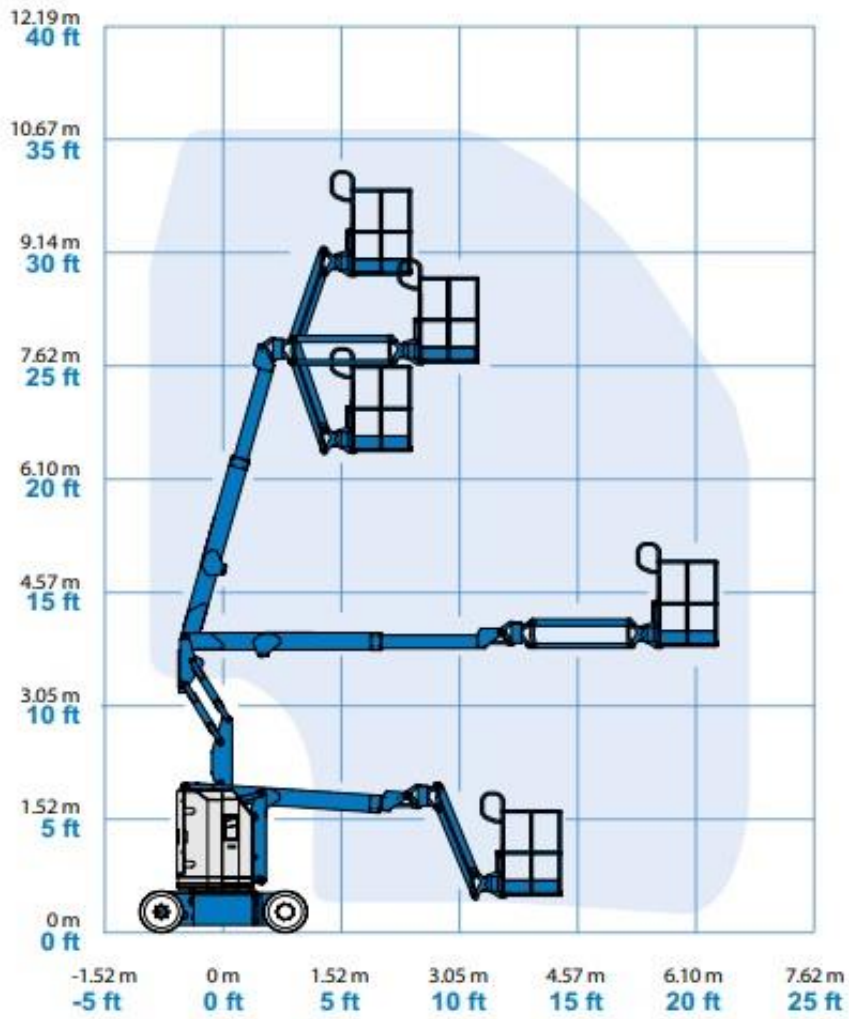

Range Of Motion Z-30/20N RJ

Jib Range of Motion Z-30/20N RJ